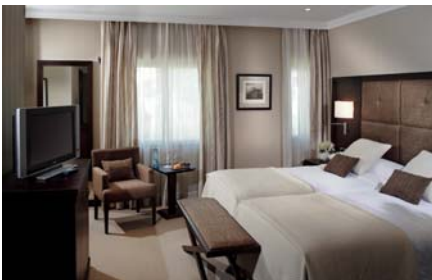

## ROOM DESCRIPTION

**Double STANDARD city view:** Room with standard decoration WITHOUT sea view. Approx. 20 sqm and WITHOUT balcony

**Double PREMIUM sea view:** Room with standard decoration with sea view approx. 25sqm and balcony with a surface of 6-7sqm

**Double superior sea view:** Room with standard decoration and sea view (like the premium) but with 35 sqm surface and a 20-25 sqm terrace. Room with living area with armchairs and table.

**Junior Suite:** Room with luxury decoration with sea view (like superior) but with a 35-40 sqm surface and 20 - 25 sqm terrace. Bedroom with canopy bed and living area with armchairs or sofa and table.

**Suite:** Room with luxury decoration with sea view approx. 50-55 sqm surface divided in two different rooms (bed room and living room) and a 20 - 25 sqm terrace. Bed room with canopy bed and separate living room with armchairs, sofa and table.

Standard

Premium

Superior

Terraza Doble Superior

Junior Suite